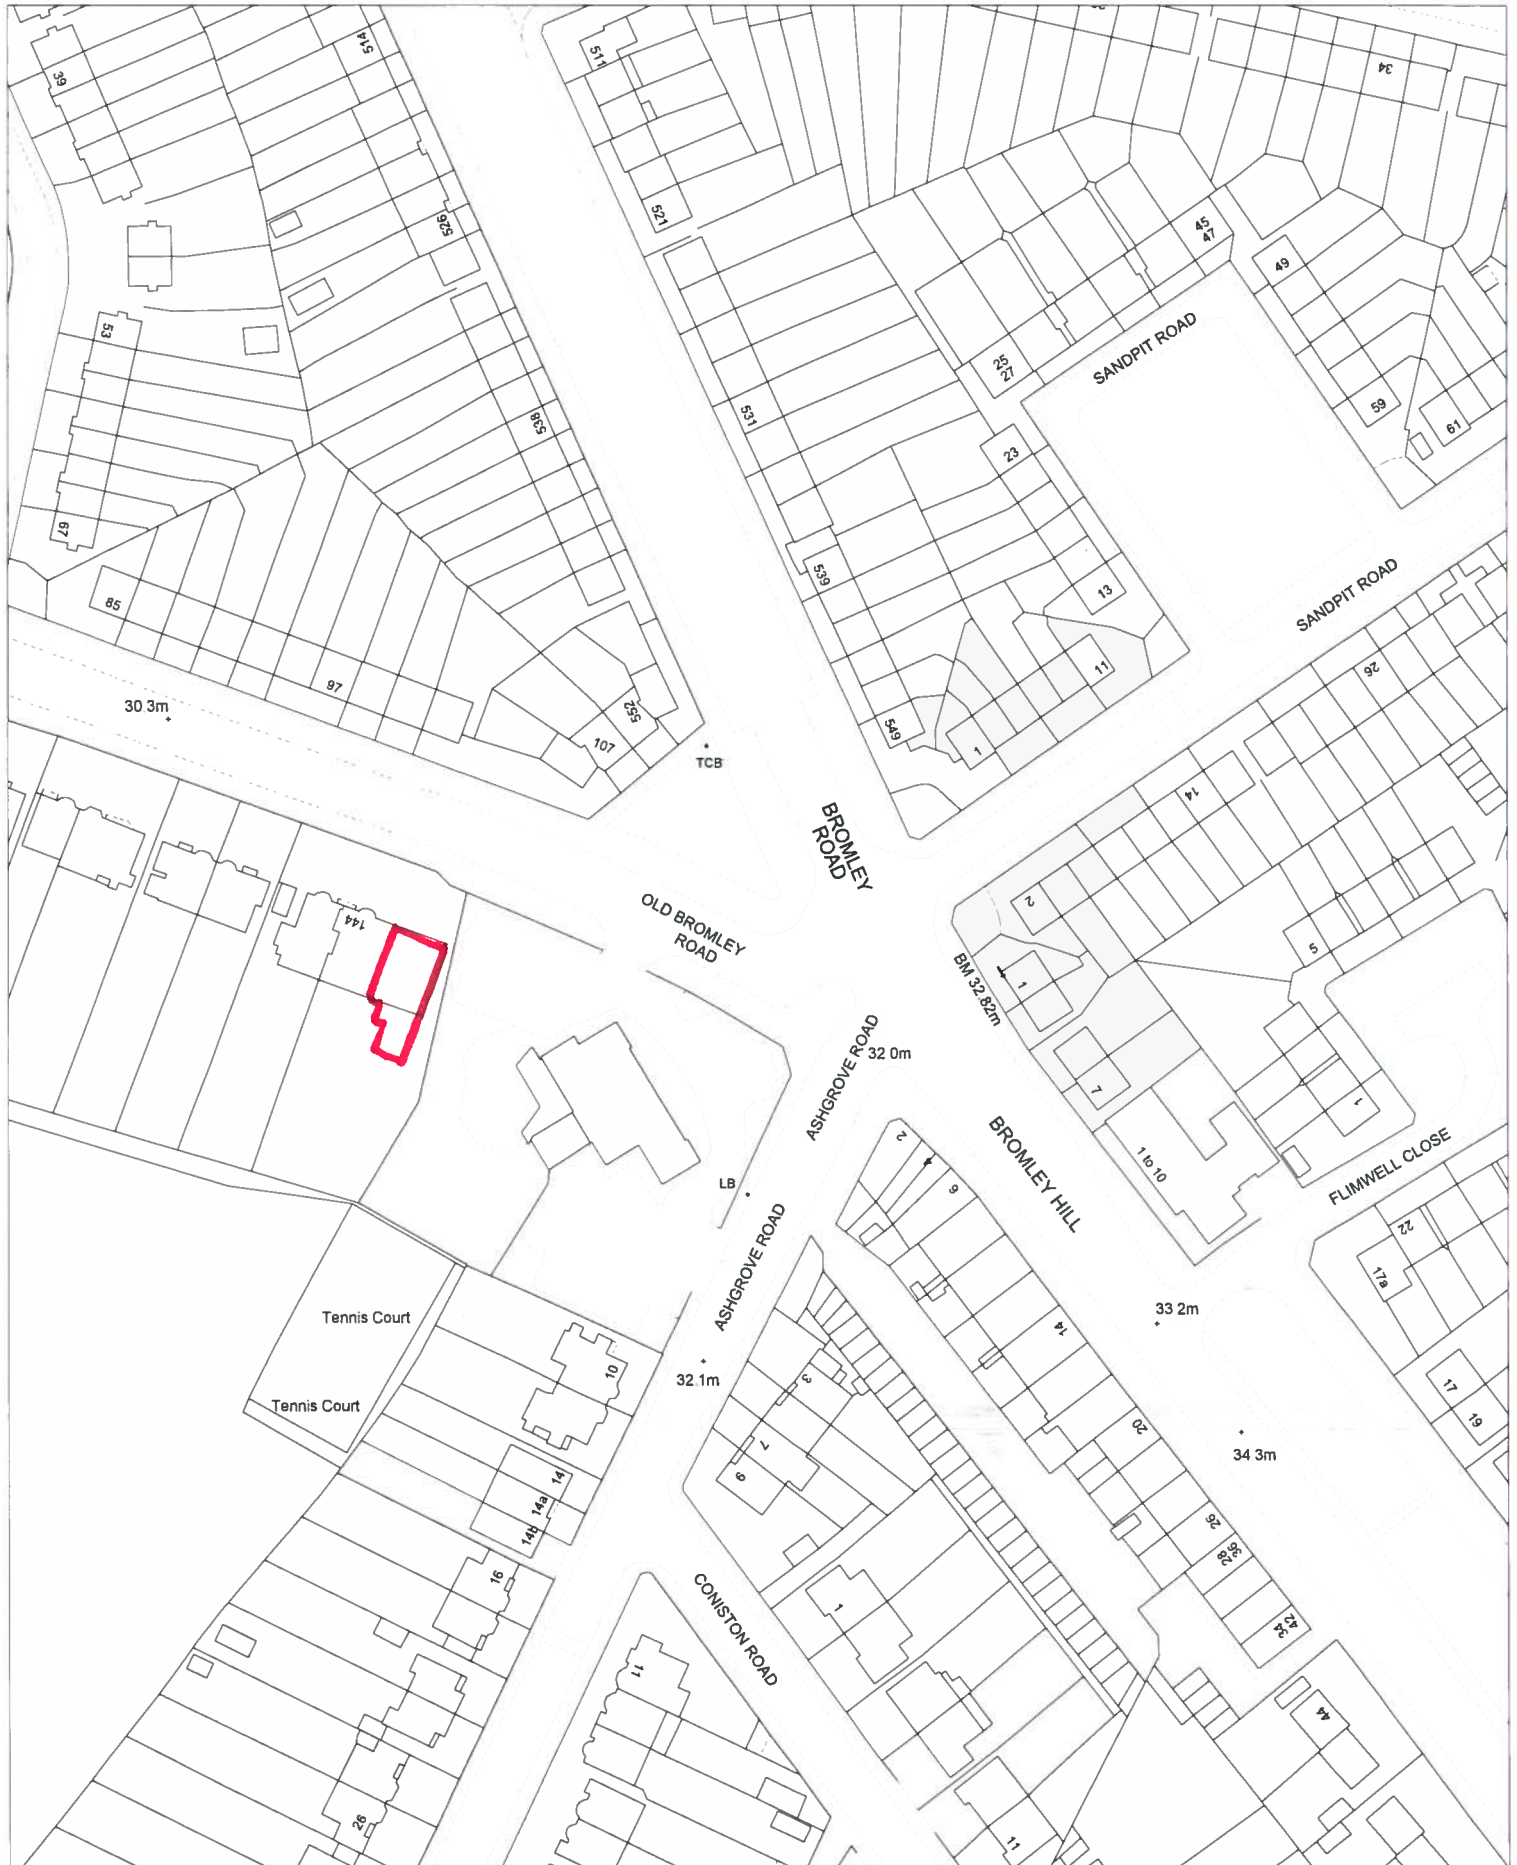

144 OLD BROMLEY RD

Scale: 1250

Base on the
Ordnance Survey map
Licence no: 100017710
London, SE6 4RU

Date: 26/10/15